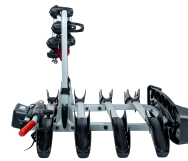

TOWVOYAGE RAPID 4 ARMS

Art. no: 205464

Transports up to 4 bikes. Tiltable, with bikes mounted, providing access to the boot. Cycle carrier locks to the tow ball, 2 keys included. Quick fitting on all types of tow ball with a diameter of 50mm. Includes cycle spacers to ensure there is no contact between bikes. Rear lights and number plate holder with 7 pin electrics. Reflective sticker for extra safety. Not suitable for vehicles fitted with a plastic spoiler and/or rear tailgate window

Scan to be redirected
to the product page

**Mont
Blanc**[®]

TOWVOYAGE RAPID 4 ARMS

Art. no: 205464

SPESIFIKASJONER

Artikkelnummer	205464
Sykelkapasitet	4
Sykelvekt , maks. (kg)	15
EAN	3218062054641
Høyde på fot	0
Høyde, maks	0
Høyde, min	0
Liter	0
Lastekapasitet, maks (kg)	60
Låser	Ja
Nettvekt (kg)	15
Pakningsstørrelse, mm	106 x 84 24 cm
Bakre stang til boksende (mm)	0
Nødvendige verktøy	No
Garanti, år	3
Bredde, maks	0
Bredde, min	0