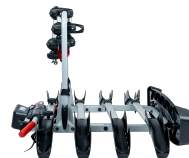

TOWVOYAGE RAPID 4 ARMS

Art. no: 205464

Transports up to 4 bikes. Tiltable, with bikes mounted, providing access to the boot. Cycle carrier locks to the tow ball, 2 keys included. Quick fitting on all types of tow ball with a diameter of 50mm. Includes cycle spacers to ensure there is no contact between bikes. Rear lights and number plate holder with 7 pin electrics. Reflective sticker for extra safety. Not suitable for vehicles fitted with a plastic spoiler and/or rear tailgate window

Scan to be redirected
to the product page

**Mont
Blanc**[®]

TOWVOYAGE RAPID 4 ARMS

Art. no: 205464

SPESIFIKASJONER

Artikkelnummer	205464
Sykelkapasitet	4
Sykelvekt , maks. (kg)	15
EAN	3218062054641
Høyde på fot	0
Høyde, maks	0
Høyde, min	0
Liter	0
Lastekapasitet, maks (kg)	60
Låser	Ja
Nettvekt (kg)	15
Pakningsstørrelse, mm	106 x 84 24 cm
Bakre stang til boksende (mm)	0
Nødvendige verktøy	No
Garanti, år	3
Bredde, maks	0
Bredde, min	0