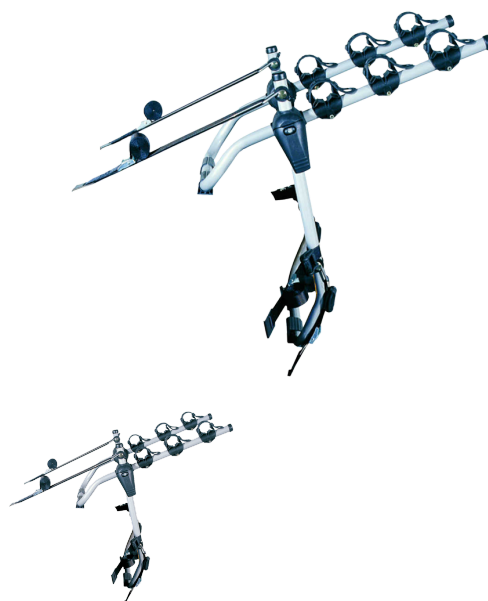

REAR TRAIL MULTI

Art. no: 205510

Transports up to 3 bikes. Bikes are suspended and secured with straps. Secured to the tailgate using fabric straps for a versatile fitment. Rubber frame locators hold your bike firmly in place. Rubber pads protect your paintwork. Check application guide to see if it fits your vehicle.

SPECIFICATIONS

Article number	205510
Bike capacity	3
Bike weight, max (kg)	15
Colour	Silver
EAN	3218062055105
General info	False cross bar in option - 202160 Certified in accordance with LNE standard XP R 18-904-4 (June 2008)
Load capacity, max (kg)	45
Net weight (kg)	4.7
On tailgate spare wheel	No
Pack size, mm	520x140x750
Preassembled	Yes
Tools included	Yes
Tools required	1
Warranty, years	3
Country of Manufacture	Romania