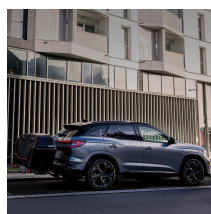

SPECIFICATIONS

Article number	205793
EAN	7316172057937
Height, max	735
Inner height, max	635
Inner length, max	395
Inner width, max	1565
Litres	300
Load capacity, max (kg)	48
Net weight (kg)	11.5
Pack size, mm	380x740x270
Warranty, years	3
Width, max	1665