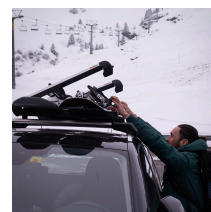

CREST SKI HOLDER

Art. no: 728162

Ski holder for up to six pairs of skis or four snowboards snowboards (dependent on type of skis). Skis secured between soft rubber to prevent damage. Push release for easy opening with gloved hands. Compatible with most brands of roof bars in aluminium for steel bars an extra separate kit is needed. No tools required. Locks included.

Scan to be redirected to the product page

**Mont
Blanc**[®]

CREST SKI HOLDER

Art. no: 728162

SPECIFICATIONS

Article number	728162
EAN	7316177281627
Fits alu bars	Yes
Fits steel bars	Yes, with kit
Net weight (kg)	4,3
Pack size, mm	810x185x125
Ski capacity, max	6
Tools required	No
Warranty, years	3