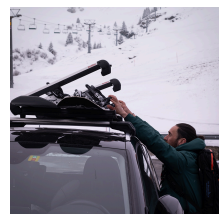

CREST SKI HOLDER

Art. no: 728162

Ski holder for up to six pairs of skis or four snowboards snowboards (dependent on type of skis). Skis secured between soft rubber to prevent damage. Push release for easy opening with gloved hands. Compatible with most brands of roof bars in aluminium for steel bars an extra separate kit is needed. No tools required. Locks included.

Scan to be redirected to the product page

**Mont
Blanc**[®]

CREST SKI HOLDER

Art. no: 728162

SPECIFICATIONS

Article number	728162
EAN	7316177281627
Fits alu bars	Yes
Fits steel bars	Yes, with kit
Net weight (kg)	4,3
Pack size, mm	810x185x125
Ski capacity, max	6
Tools required	No
Warranty, years	3