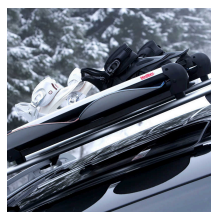

CREST SKI HOLDER

Art. no: 728162

Ski holder for up to six pairs of skis or four snowboards snowboards (dependent on type of skis). Skis secured between soft rubber to prevent damage. Push release for easy opening with gloved hands. Compatible with most brands of roof bars in aluminium for steel bars an extra separate kit is needed. No tools required. Locks included.

Scan to be redirected to the product page

**Mont
Blanc**[®]

CREST SKI HOLDER

Art. no: 728162

SPECIFICATIONS

Article number	728162
EAN	7316177281627
Fits alu bars	Yes
Fits steel bars	Yes, with kit
Net weight (kg)	4,3
Pack size, mm	810x185x125
Ski capacity, max	6
Tools required	No
Warranty, years	3