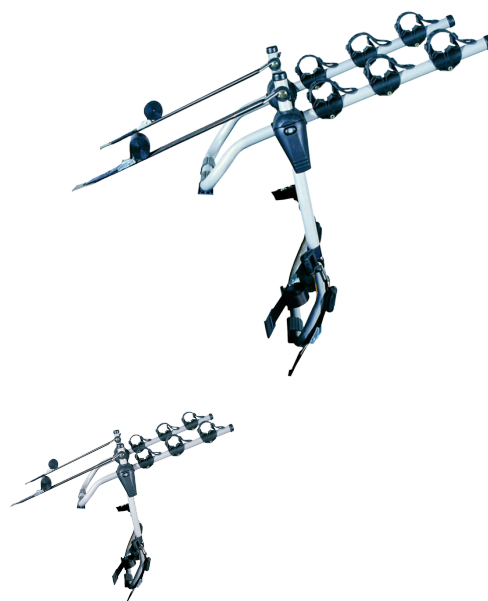

REAR TRAIL MULTI

Art. no: 205510

Transports up to 3 bikes. Bikes are suspended and secured with straps. Secured to the tailgate using fabric straps for a versatile fitment. Rubber frame locators hold your bike firmly in place. Rubber pads protect your paintwork. Check application guide to see if it fits your vehicle.

Scan to be redirected
to the product page

**Mont
Blanc**[®]

REAR TRAIL MULTI

Art. no: 205510

SPECIFICATIONS

Article number	205510
Bike capacity	3
Bike weight, max (kg)	15
EAN	3218062055105
Height of foot	0
General info	False cross bar in option - 202160 Certified in accordance with LNE standard XP R 18-904-4 (June 2008)
Height, max	0
Height, min	0
Litres	0
Load capacity, max (kg)	45
Net weight (kg)	4.7
Pack size, mm	520x140x750
Rear bar to box end (mm)	0
Tools required	1
Warranty, years	3
Width, max	0
Width, min	0