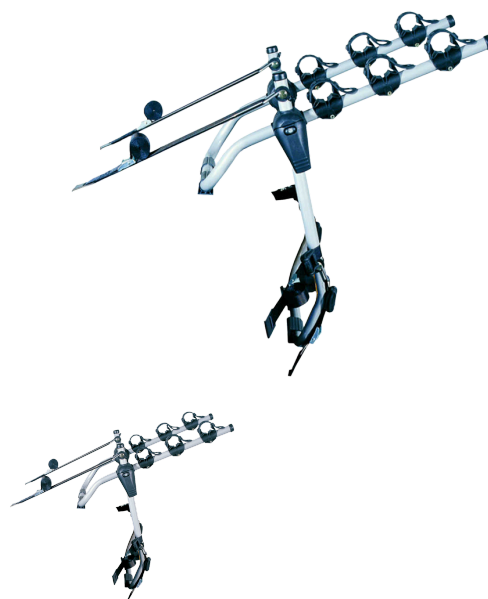

REAR TRAIL MULTI

Art. no: 205510

Transports up to 3 bikes. Bikes are suspended and secured with straps. Secured to the tailgate using fabric straps for a versatile fitment. Rubber frame locators hold your bike firmly in place. Rubber pads protect your paintwork. Check application guide to see if it fits your vehicle.

Scan to be redirected
to the product page

**Mont
Blanc**[®]

REAR TRAIL MULTI

Art. no: 205510

SPECIFICATIONS

Article number	205510
Bike capacity	3
Bike weight, max (kg)	15
EAN	3218062055105
Height of foot	0
General info	False cross bar in option - 202160 Certified in accordance with LNE standard XP R 18-904-4 (June 2008)
Height, max	0
Height, min	0
Litres	0
Load capacity, max (kg)	45
Net weight (kg)	4.7
Pack size, mm	520x140x750
Rear bar to box end (mm)	0
Tools required	1
Warranty, years	3
Width, max	0
Width, min	0