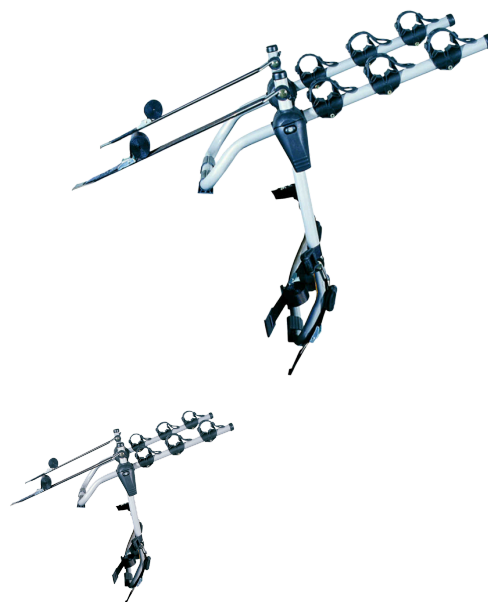

REAR TRAIL MULTI

Art. no: 205510

Transports up to 3 bikes. Bikes are suspended and secured with straps. Secured to the tailgate using fabric straps for a versatile fitment. Rubber frame locators hold your bike firmly in place. Rubber pads protect your paintwork. Check application guide to see if it fits your vehicle.

Scan to be redirected
to the product page

**Mont
Blanc**[®]

REAR TRAIL MULTI

Art. no: 205510

SPECIFICATIONS

Article number	205510
Bike capacity	3
Bike weight, max (kg)	15
EAN	3218062055105
Height of foot	0
General info	False cross bar in option - 202160 Certified in accordance with LNE standard XP R 18-904-4 (June 2008)
Height, max	0
Height, min	0
Litres	0
Load capacity, max (kg)	45
Net weight (kg)	4.7
Pack size, mm	520x140x750
Rear bar to box end (mm)	0
Tools required	1
Warranty, years	3
Width, max	0
Width, min	0