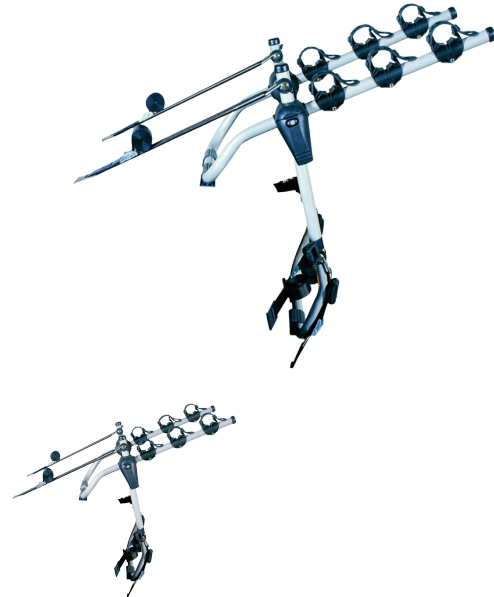

REAR TRAIL MULTI

Art. no: 205510

Transports up to 3 bikes. Bikes are suspended and secured with straps. Secured to the tailgate using fabric straps for a versatile fitment. Rubber frame locators hold your bike firmly in place. Rubber pads protect your paintwork. Check application guide to see if it fits your vehicle.

Scan to be redirected
to the product page

**Mont
Blanc**[®]

REAR TRAIL MULTI

Art. no: 205510

SPECIFICATIONS

Article number	205510
Bike capacity	3
Bike weight, max (kg)	15
EAN	3218062055105
Height of foot	0
General info	False cross bar in option - 202160 Certified in accordance with LNE standard XP R 18-904-4 (June 2008)
Height, max	0
Height, min	0
Litres	0
Load capacity, max (kg)	45
Net weight (kg)	4.7
Pack size, mm	520x140x750
Rear bar to box end (mm)	0
Tools required	1
Warranty, years	3
Width, max	0
Width, min	0

Scan to be redirected to the product page

**Mont
Blanc**[®]