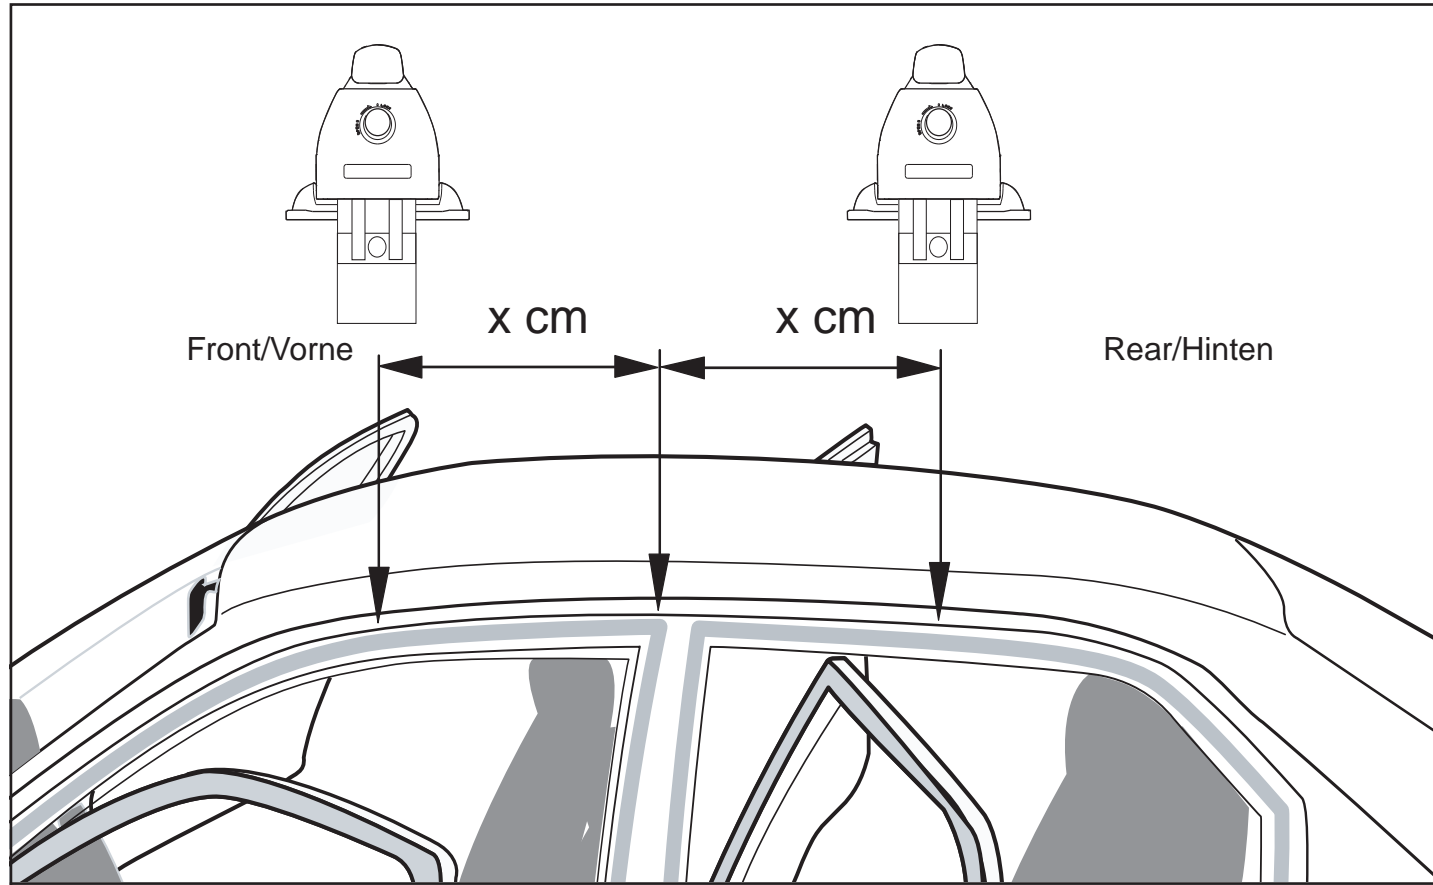

MONT BLANC®

Appendix
Komplettierung
Tillägg

FK 181

+ BU 1

106 cm

A Distance spacer / B slot cover
A Distanz / B Schlitzschutz

| Width settings for your vehicle Breiteneinstellung für Ihr Fahrzeug | | | |  Spacer/Distanzen A Front/Vorne |  Spacer/Distanzen A Rear/Hinten |
|--|-------|-----|-----|---|---|
| Opel | Agila | 5,D | 08- | → 9,1 | 9,5 |
| | | | | | |
| | | | | | |
| | | | | | |
| | | | | | |
| | | | | | |
| | | | | | |
| | | | | | |
| | | | | | |
| | | | | | |

A_{cm}

Roof rack positions on the car roof (see list)
 Montageabstand auf dem Autodach (Siehe Liste)

| | | | | Distance/Abstand Front/Vorne | Distance/Abstand Rear/Hinten |
|------|-------|-----|-----|---------------------------------|---------------------------------|
| Opel | Agila | 5,D | 08- | → 7,0 | 58,0 |
| | | | | | |
| | | | | | |
| | | | | | |
| | | | | | |