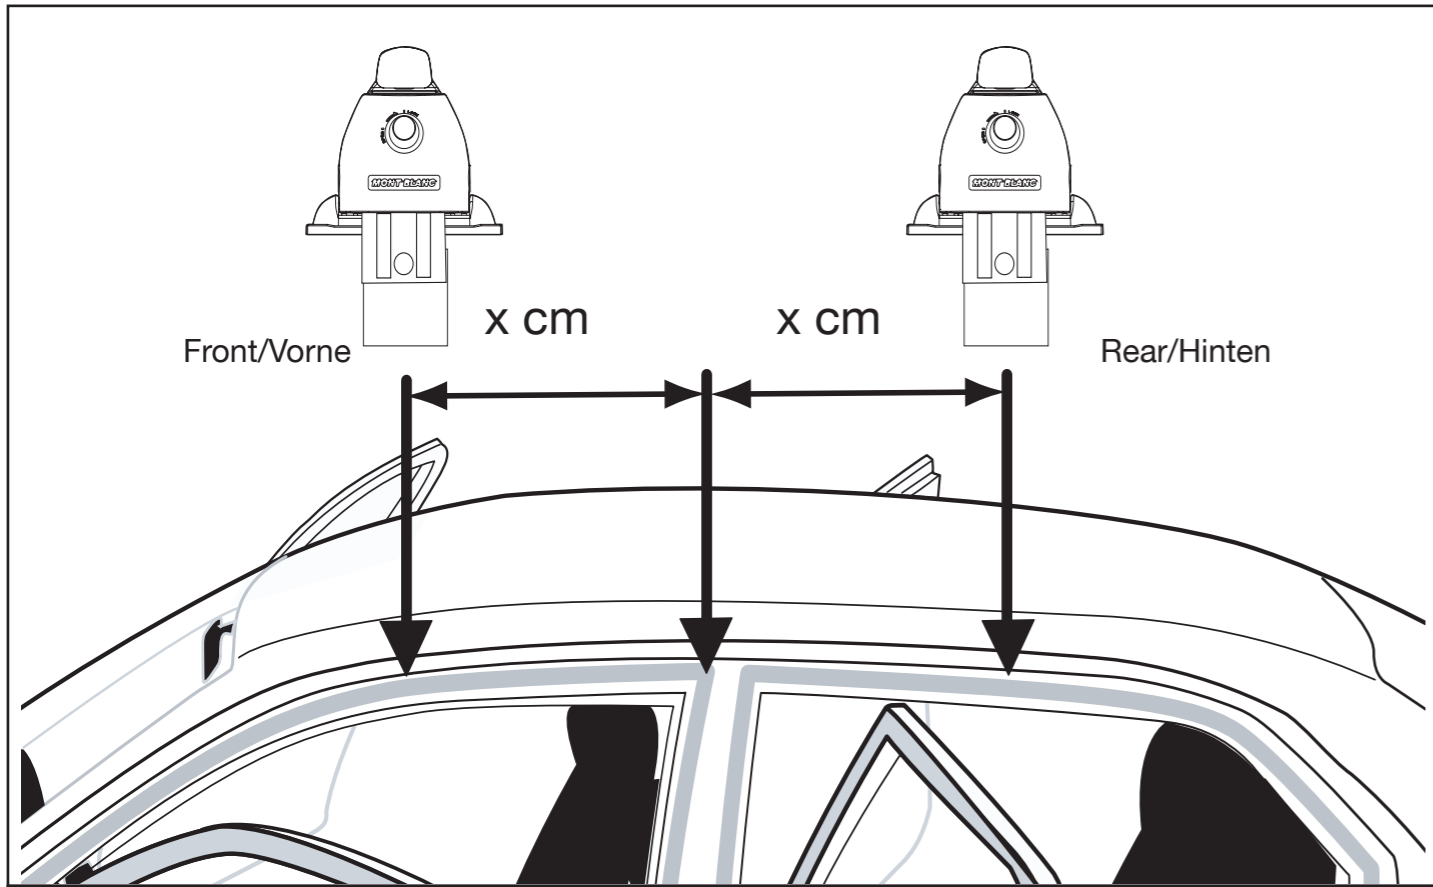

Komplettierung Appendix Tillägg

FK 170

A Distance spacer / B slot cover
A Distanz / B Schlitzschutz

| Breiteneinstellung für Ihr Fahrzeug Width settings for your vehicle | | | |  Spacer/Distanzen A Front/Vorne |  Spacer/Distanzen A Rear/Hinten |
|--|-------|------|-------|---|---|
| SEAT | Altea | 5D,T | 05-07 | → 14,8 | 10,6 |
| SEAT | Altea | 5D,T | 07- | 14,8 | 10,6 |
| | | | | | |
| | | | | | |
| | | | | | |
| | | | | | |
| | | | | | |
| | | | | | |
| | | | | | |
| | | | | | |

A_{cm}

Montageabstand auf Ihrem Autodach (Siehe Liste)
 Roof rack positions on the roof for your vehicle (see list)

| | | Distance/Abstand Front/Vorne | Distance/Abstand Rear/Hinten |
|------|----------------|---------------------------------|---------------------------------|
| SEAT | Altea 5D,T 05- | 30 | 40 |
| SEAT | Altea 5D,T 07- | 33 | 37 |
| | | | |
| | | | |
| | | | |
| | | | |
| | | | |
| | | | |