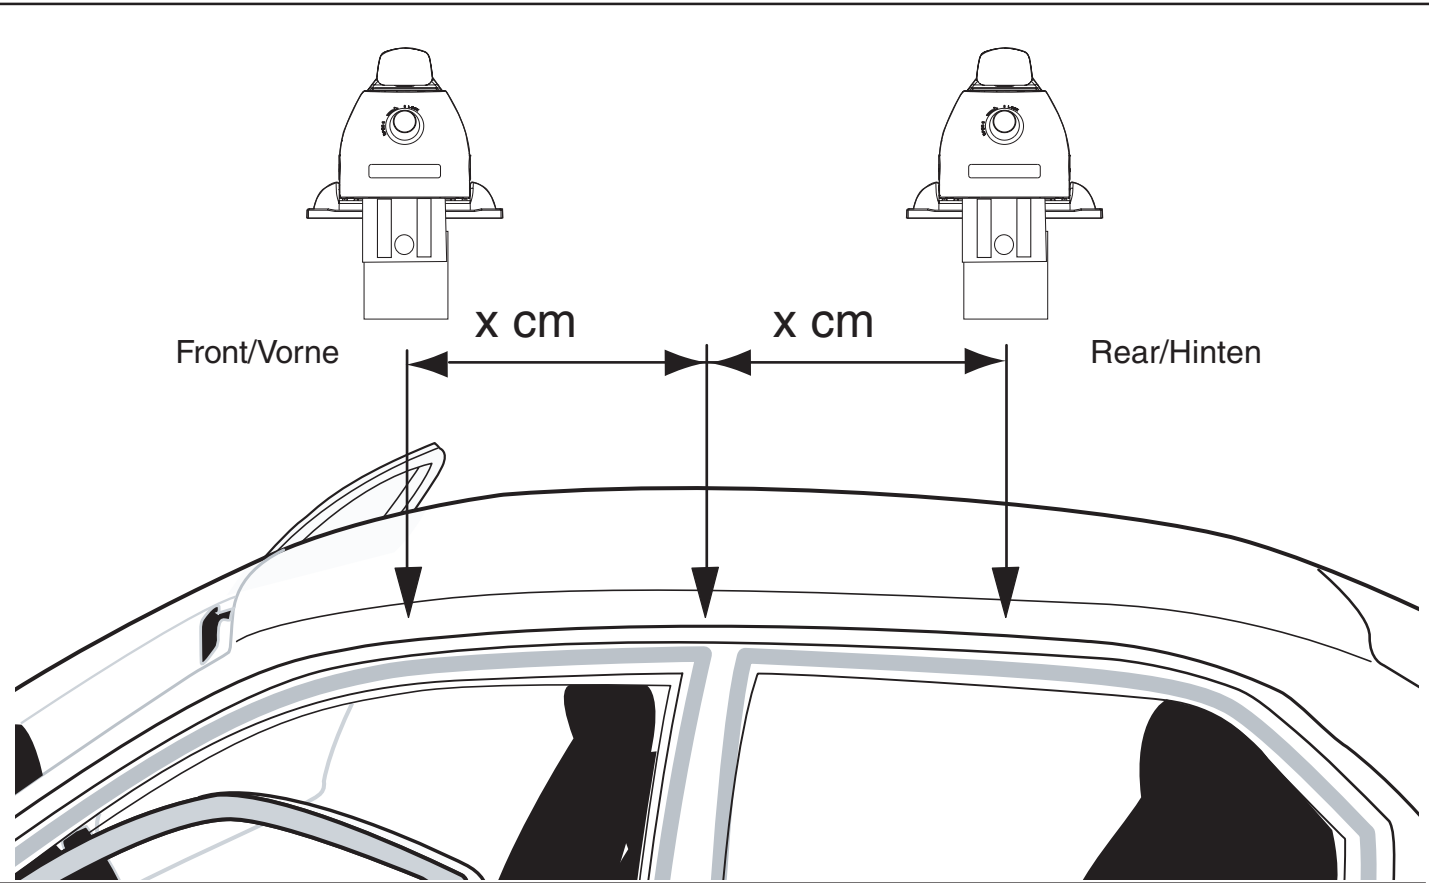

Montageabstand auf Ihrem Autodach (Siehe Liste)  
 Roof rack positions on the roof for your vehicle (see list)

|       |     |     | Distance/Abstand<br>Front/Vorne | Distance/Abstand<br>Rear/Hinten |
|-------|-----|-----|---------------------------------|---------------------------------|
| VOLVO | C30 | 07- | → 51                            | 26                              |
|       |     |     |                                 |                                 |
|       |     |     |                                 |                                 |
|       |     |     |                                 |                                 |
|       |     |     |                                 |                                 |
|       |     |     |                                 |                                 |

cm cm