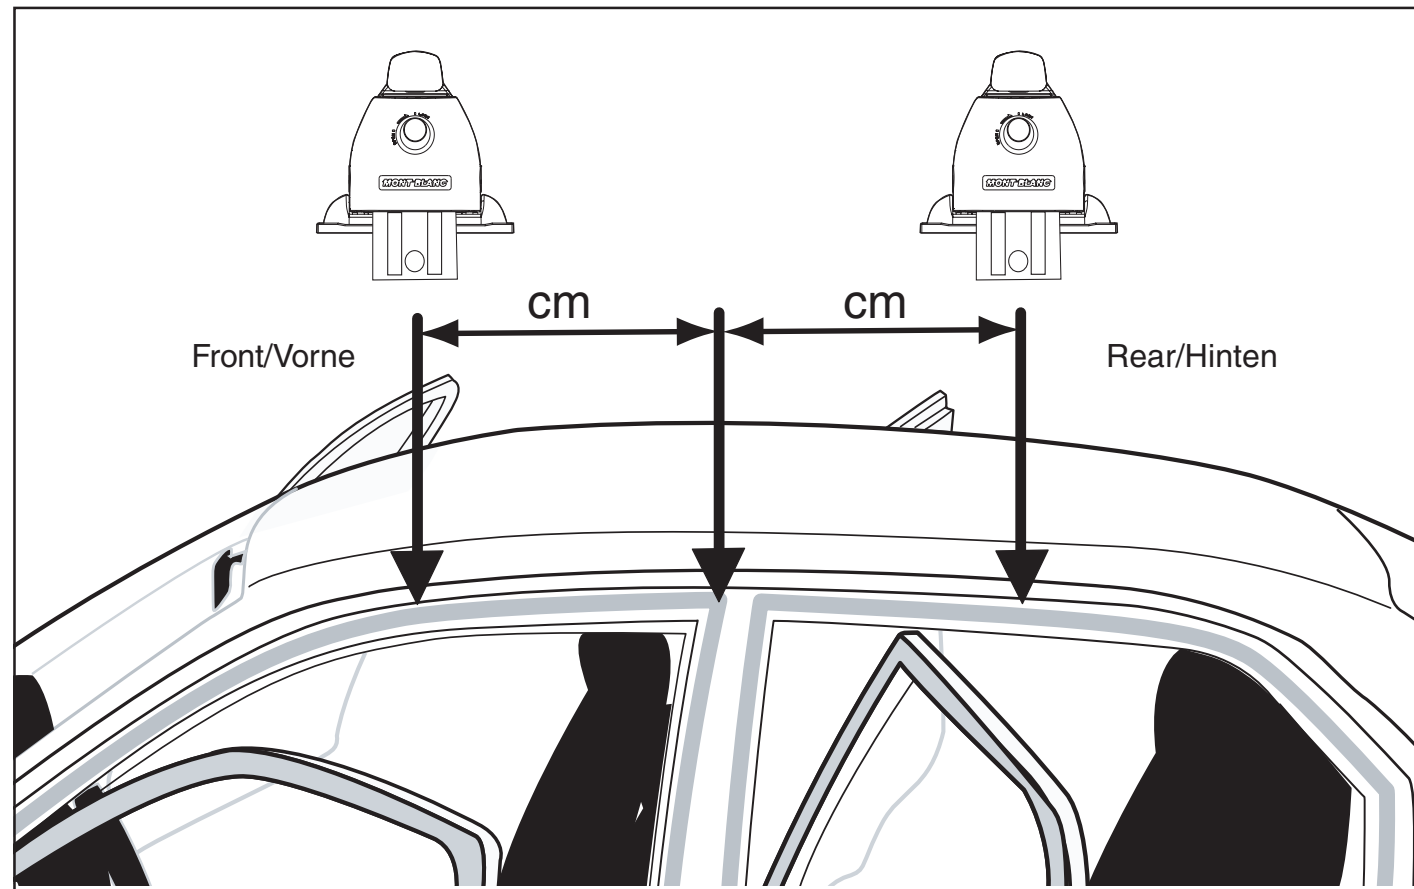

Montageabstand auf Ihrem Autodach (Siehe Liste)  
 Roof rack positions on the roof for your vehicle (see list)

				Distance/Abstand	Distance/Abstand
				Front/Vorne	Rear/Hinten
ALFA ROMEO	156			→ 30,0	40,0
BMW	3 serien(E36)	4d,t	90-97	→ 31,0	45,0
CITROEN	XM	5d,t	89-	→ 31,0	39,0
CITROËN	Xantia	5d,t	93-	→ 32,5	37,0
OPEL	Vectra B	4d,t 5d,t	10/95-04/02	→ 25,0	45,0
SAAB	9-3	5d,t	-02	→ 33,0	33,0
SAAB	9-5	4d,t	97-	→ 30,5	44,0
SAAB	9-5 Wagon	5d,t	10/98-	→ 30,5	44,0
SAAB	900	5d,t	94-	→ 33,0	33,0
VAUXHALL	Vectra (Mk I)	4d,t 5d,t	10/95-04/02	→ 25,0	45,0