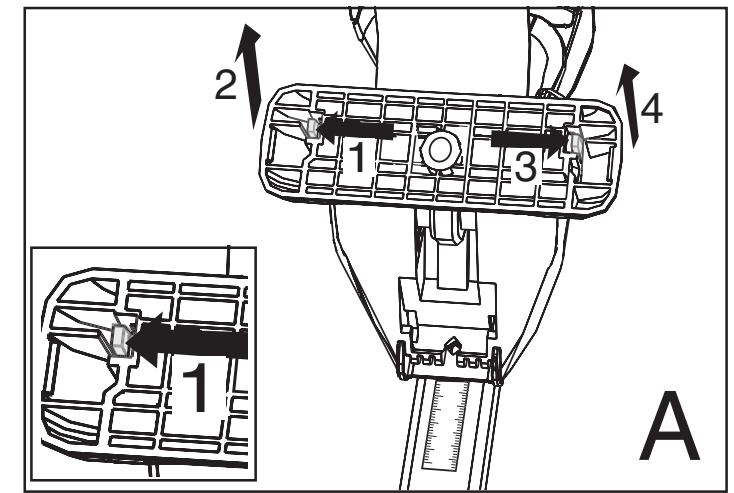

Montageabstand auf Ihrem Autodach (Siehe Liste)
Roof rack positions on the roof for your vehicle (see list)

				Distance/Abstand	Distance/Abstand
				Front/Vorne	Rear/Hinten
ALFA ROMEO	156			→ 30,0	40,0
BMW	3 serien(E36)	4d,t	90-97	→ 31,0	45,0
CITROEN	XM	5d,t	89-	→ 31,0	39,0
CITROËN	Xantia	5d,t	93-	→ 32,5	37,0
OPEL	Vectra B	4d,t 5d,t	10/95-04/02	→ 25,0	45,0
SAAB	9-3	5d,t	-02	→ 33,0	33,0
SAAB	9-5	4d,t	97-	→ 30,5	44,0
SAAB	9-5 Wagon	5d,t	10/98-	→ 30,5	44,0
SAAB	900	5d,t	94-	→ 33,0	33,0
VAUXHALL	Vectra (Mk I)	4d,t 5d,t	10/95-04/02	→ 25,0	45,0

cm cm

Special vehicle information
Wichtige Info für spezielle Fahrzeug