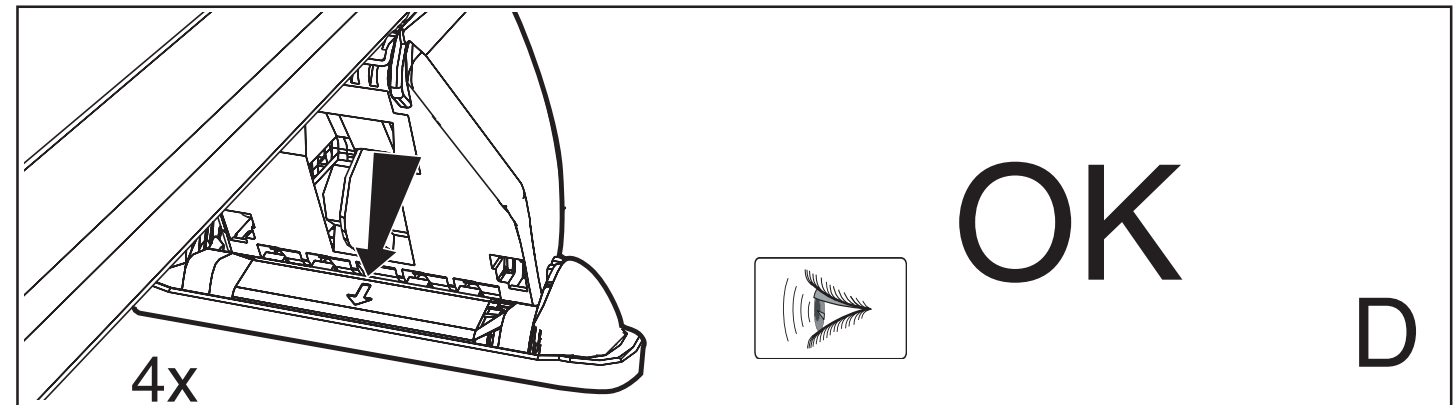

Montageabstand auf Ihrem Autodach (Siehe Liste)
Roof rack positions on the roof for your vehicle (see list)

				Distance/Abstand	Distance/Abstand
				Front/Vorne	Rear/Hinten
ALFA ROMEO	156			→ 30,0	40,0
BMW	3 serien(E36)	4d,t	90-97	→ 31,0	45,0
CITROEN	XM	5d,t	89-	→ 31,0	39,0
CITROËN	Xantia	5d,t	93-	→ 32,5	37,0
OPEL	Vectra B	4d,t 5d,t	10/95-04/02	→ 25,0	45,0
SAAB	9-3	5d,t	-02	→ 33,0	33,0
SAAB	9-5	4d,t	97-	→ 30,5	44,0
SAAB	9-5 Wagon	5d,t	10/98-	→ 30,5	44,0
SAAB	900	5d,t	94-	→ 33,0	33,0
VAUXHALL	Vectra (Mk I)	4d,t 5d,t	10/95-04/02	→ 25,0	45,0

cm cm

Special vehicle information
Wichtige Info für spezielle Fahrzeug