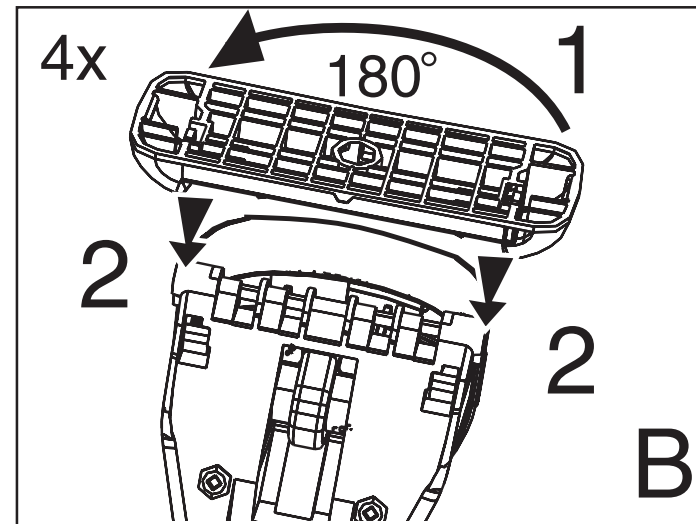

Montageabstand auf Ihrem Autodach (Siehe Liste)
Roof rack positions on the roof for your vehicle (see list)

				Distance/Abstand	Distance/Abstand
				Front/Vorne	Rear/Hinten
ALFA ROMEO	156			→ 30,0	40,0
BMW	3 serien(E36)	4d,t	90-97	→ 31,0	45,0
CITROEN	XM	5d,t	89-	→ 31,0	39,0
CITROËN	Xantia	5d,t	93-	→ 32,5	37,0
OPEL	Vectra B	4d,t 5d,t	10/95-04/02	→ 25,0	45,0
SAAB	9-3	5d,t	-02	→ 33,0	33,0
SAAB	9-5	4d,t	97-	→ 30,5	44,0
SAAB	9-5 Wagon	5d,t	10/98-	→ 30,5	44,0
SAAB	900	5d,t	94-	→ 33,0	33,0
VAUXHALL	Vectra (Mk I)	4d,t 5d,t	10/95-04/02	→ 25,0	45,0

cm cm

Special vehicle information
Wichtige Info für spezielle Fahrzeug