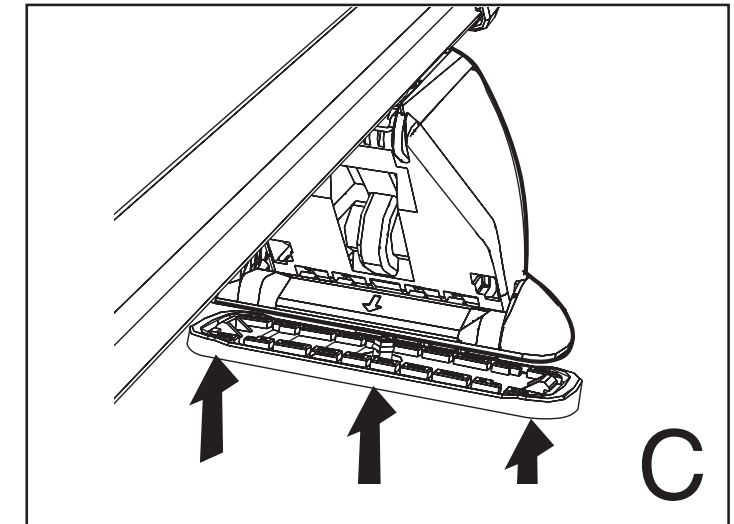

Montageabstand auf Ihrem Autodach (Siehe Liste)
Roof rack positions on the roof for your vehicle (see list)

				Distance/Abstand	Distance/Abstand
				Front/Vorne	Rear/Hinten
ALFA ROMEO	156			→ 30,0	40,0
BMW	3 serien(E36)	4d,t	90-97	→ 31,0	45,0
CITROEN	XM	5d,t	89-	→ 31,0	39,0
CITROËN	Xantia	5d,t	93-	→ 32,5	37,0
OPEL	Vectra B	4d,t 5d,t	10/95-04/02	→ 25,0	45,0
SAAB	9-3	5d,t	-02	→ 33,0	33,0
SAAB	9-5	4d,t	97-	→ 30,5	44,0
SAAB	9-5 Wagon	5d,t	10/98-	→ 30,5	44,0
SAAB	900	5d,t	94-	→ 33,0	33,0
VAUXHALL	Vectra (Mk I)	4d,t 5d,t	10/95-04/02	→ 25,0	45,0

cm cm

Special vehicle information
Wichtige Info für spezielle Fahrzeug