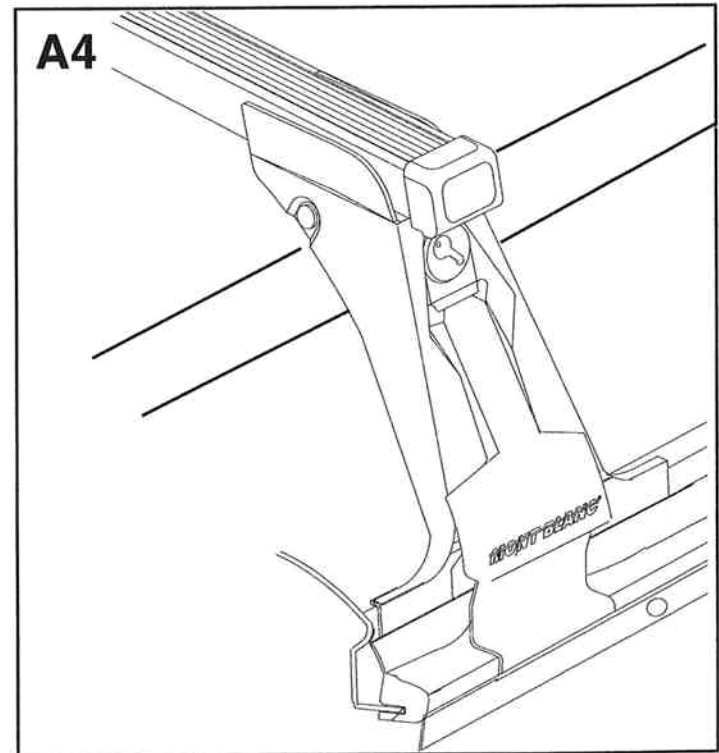

DIN 75302

Max 75 Kg

5 Kg

MONT BLANC®
200 MULTI CLIP SYSTEM

Manufactured by MONT BLANC Industri AB S-516 00 Dalsjöfors SWEDEN

0306 151673-2