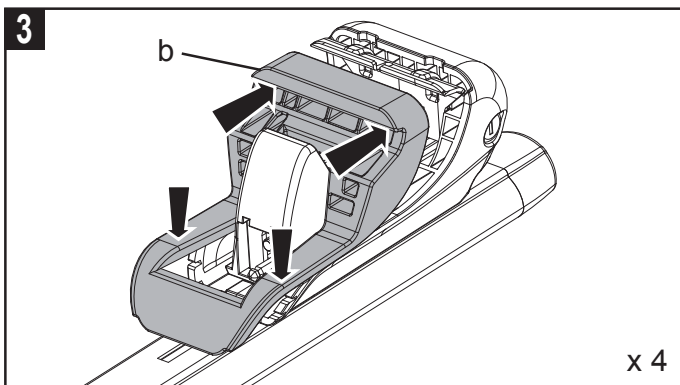

EN Appropriate for the listed vehicles - **FR** Les barres de toit ne doit pas être utilisé sur des véhicules autres que spécifiés - **ES** Válido para la lista adjunta de vehículos - **DE** Passend für die gelisteten - **IT** Appropriare per veicolo
NL Geschikt voor voertuig - **PT** Apropriado aos seguintes veiculos - **PL** Pasuje do samochodów
HU Megfelelő gépjármű - **RU** Подходит для автомобилей - **RO** Convenabil pentru vehicul - **SK** Vhodné pre voz idlo
CS Vhodné do vozidel - **SV** Produkten är endast avsett för angivna fordon - **BG** Релсите за багажник на покрива не трябва да се използват при автомобили, различни от посочените - **TR** Tavan barları belirtilen araçların dışındaki araçlarda kullanılmamalıdır - **UK** Рейлінги не можна встановлювати на автомобілі, яких немає у списку
EL Για το οχήμα - **DA** Egnet til køretøjer

KG

Kit Activa +

Model	Year Range	Weight (KG)	Capacity
AUDI			
A3 SPORTBACK (8P) ⁽³⁾	5 □ 04 -> 01/13	75	02+
A4 Avant ⁽³⁾	5 □ 05/08 -> 10/15	60	02+
A6 Avant (C5) ⁽³⁾	5 □ 03/05 -> 09/11	75	02+
Q3 ⁽³⁾	5 □ 11 -> 10/18	75	02+
Q5 ⁽³⁾	5 □ 10/08 -> 16	75	02+
Q7 ⁽³⁾	5 □ 06 -> 06/15	75	02+
BMW			
X1 (E84) ⁽³⁾	5 □ 10/09 -> 09/15	75	02+
CITROËN			
C4 AIRCROSS ⁽³⁾	5 □ 12 ->	70	04+
FIAT			
PANDA ⁽³⁾	5 □ 03/12 ->	50	03+
FORD			
FOCUS III SW ⁽³⁾	5 □ 05/11 -> 09/18	75	02+
HONDA			
CR-V ⁽³⁾	5 □ 10/18 ->	75	04+
HYUNDAI			
I 30 SW (MK III) ⁽³⁾	5 □ 17 ->	75	02+
IX 35 ⁽³⁾	5 □ 10 -> 08/15	70	04+
TUCSON II ⁽³⁾	5 □ 07/15 -> 10/20	70	04+
KIA			
SPORTAGE III ⁽³⁾	5 □ 11/10 -> 15	70	04+
SPORTAGE IV ⁽³⁾	5 □ 16 ->	70	04+
MITSUBISHI			
ASX ⁽³⁾	5 □ 10 ->	70	04+
OUTLANDER ⁽³⁾	5 □ 09/12 ->	70	04+

KG

Kit Activa +

Model	Year Range	Weight (KG)	Capacity
OPEL			
ASTRA Break (H) ⁽³⁾	5 □ 09/04 -> 01/07	75	01+
ASTRA Break (H) ⁽³⁾	5 □ 02/07 -> 10	75	02+
ASTRA SPORT TOURER (J) ⁽³⁾	5 □ 11 -> 15	60	02+
INSIGNIA SPORTS TOURER ⁽³⁾	5 □ 09 -> 03/17	50	03+
SIGNUM ⁽³⁾	5 □ 03 ->	75	01+
VECTRA Caravan / Break ⁽³⁾	5 □ 09/03 ->	75	01+
ZAFIRA ⁽³⁾	5 □ 02/07 ->	75	02+
ZAFIRA ⁽³⁾	5 □ 09/05 -> 01/07	75	01+
ZAFIRA TOURER ⁽³⁾	5 □ 11/11 ->	60	02+
PEUGEOT			
4008 ⁽³⁾	5 □ 12 ->	70	04+
SEAT			
ALTEA FREETRACK ⁽³⁾	5 □ 09/07 ->	75	02+
ALTEA XL ⁽³⁾	5 □ 06 ->	75	02+
IBIZA ST ⁽³⁾	5 □ 10 ->	60	02+
TOYOTA			
AURIS TOURING SPORT ⁽³⁾	5 □ 13 ->	60	02+
VOLKSWAGEN			
PASSAT ALLTRACK ⁽³⁾	5 □ 09/15 ->	75	03+
PASSAT SW (B8) ⁽³⁾	5 □ 11/14 ->	75	03+

□ = Doors / Portes / Türlig / Porte / Puertas / Drzwi / Deurs / Portas / Ajtókhöz / двери / πόρτες
⁽³⁾ = Vehicle with original longitudinal bars, Véhicule avec barres longitudinales d'origine, Fahrzeuge mit original-dachreling, Veicoli con barre longitudinali originali, Vehículo con barras longitudinales de origen, Samochód z oryginalnymi relingami, Voertuig met originele longitudinale stangen, Veículo com barras longitudinais de origem, Gyárilag hosszirányú rudakkal szerelt gépjármű, Автомобиль с продольными дугами, предусмотренными моделью, Οχήμα με διαμήκεις μπάρες από εργοστασιακή κατασκευή.