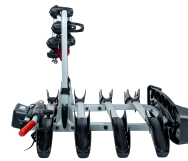

## TOWVOYAGE RAPID 4 ARMS

Art. no: 205464

Transports up to 4 bikes. Tiltable, with bikes mounted, providing access to the boot. Cycle carrier locks to the tow ball, 2 keys included. Quick fitting on all types of tow ball with a diameter of 50mm. Includes cycle spacers to ensure there is no contact between bikes. Rear lights and number plate holder with 7 pin electrics. Reflective sticker for extra safety. Not suitable for vehicles fitted with a plastic spoiler and/or rear tailgate window

# TOWVOYAGE RAPID 4 ARMS

Art. no: 205464