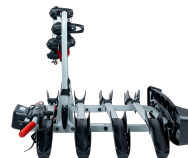

Scan to be redirected
to the product page

**Mont
Blanc**®