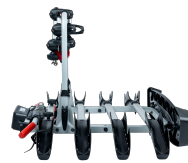

## TOWVOYAGE RAPID 4 ARMS

Art. no: 205464

Transports up to 4 bikes. Tiltable, with bikes mounted, providing access to the boot. Cycle carrier locks to the tow ball, 2 keys included. Quick fitting on all types of tow ball with a diameter of 50mm. Includes cycle spacers to ensure there is no contact between bikes. Rear lights and number plate holder with 7 pin electrics. Reflective sticker for extra safety. Not suitable for vehicles fitted with a plastic spoiler and/or rear tailgate window

# TOWVOYAGE RAPID 4 ARMS

Art. no: 205464