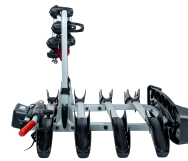

TOWVOYAGE RAPID 4 ARMS

Art. no: 205464

Transports up to 4 bikes. Tiltable, with bikes mounted, providing access to the boot. Cycle carrier locks to the tow ball, 2 keys included. Quick fitting on all types of tow ball with a diameter of 50mm. Includes cycle spacers to ensure there is no contact between bikes. Rear lights and number plate holder with 7 pin electrics. Reflective sticker for extra safety. Not suitable for vehicles fitted with a plastic spoiler and/or rear tailgate window

Scan to be redirected to the product page

**Mont
Blanc**[®]

TOWVOYAGE RAPID 4 ARMS

Art. no: 205464

SPECIFICATIONS

Article number	205464
Bike capacity	4
Bike weight, max (kg)	15
EAN	3218062054641
Height of foot	0
Height, max	0
Height, min	0
Litres	0
Load capacity, max (kg)	60
Locks	Ja
Net weight (kg)	15
Pack size, mm	106 x 84 24 cm
Rear bar to box end (mm)	0
Erforderliche Werkzeuge	No
Warranty, years	3
Width, max	0
Width, min	0