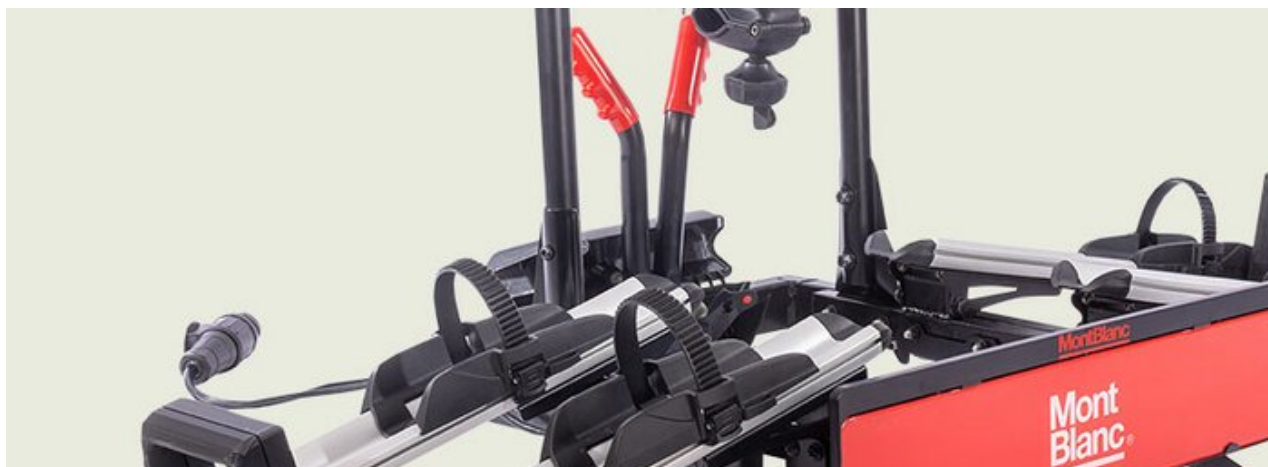

TOWVOYAGE RAPID 2 ARMS

Art. no: 205462

SPECIFICATIONS

Article number	205462
Bike capacity	2
Bike weight, max (kg)	15
EAN	3218062054627
Height of foot	0
Height, max	0
Height, min	0
Litres	0
Load capacity, max (kg)	30
Locks	Ja
Net weight (kg)	13
Pack size, mm	640x160x1060
Rear bar to box end (mm)	0
Erforderliche Werkzeuge	No
Warranty, years	3
Width, max	0
Width, min	0