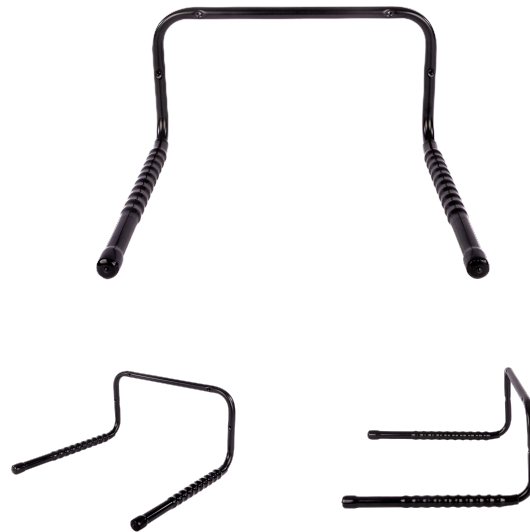

BIKE HOLDER FIXED

Art. no: 691234

Wall mounted bike carrier. Ideal for repairing and maintaining cycle. Protective cycle support mountings. Lockable with cable lock (not supplied). Dimensions : w 47 cm x d 45 cm x h 25 cm

SPECIFICATIONS

Article number	691234
Bike capacity	0
Bike weight, max (kg)	0
EAN	7316176912348
Fits steel bars	No
Height of foot	0
Height, max	0
Height, min	0
Litres	0
Net weight (kg)	1.4
Pack size, mm	446x445x240
Rear bar to box end (mm)	0
Warranty, years	0
Width, max	0
Width, min	0