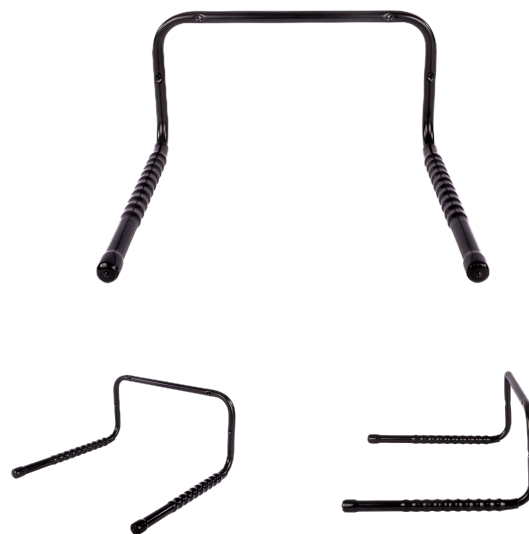

BIKE HOLDER FIXED

Art. no: 691234

Wall mounted bike carrier. Ideal for repairing and maintaining cycle. Protective cycle support mountings. Lockable with cable lock (not supplied). Dimensions : w 47 cm x d 45 cm x h 25 cm

SPECIFICATIONS

Article number	691234
Bike capacity	0
Bike weight, max (kg)	0
EAN	7316176912348
Fits steel bars	No
Height of foot	0
Height, max	0
Height, min	0
Litres	0
Net weight (kg)	1.4
Pack size, mm	446x445x240
Rear bar to box end (mm)	0
Warranty, years	0
Width, max	0
Width, min	0