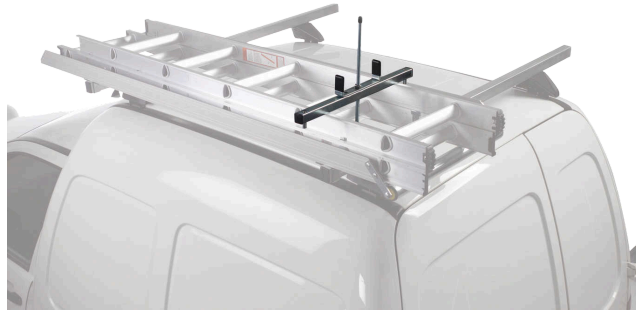

# PRO RACK LADDER CLAMP CVA04

Art. no: 691221

- Pair of ladder clamps for transporting ladders on roof bars  
-No tools required -Lockable with padlock (not included) -Art.No. CVA04

## SPECIFICATIONS

Article number	691221
Bike capacity	0
Bike weight, max (kg)	0
EAN	7316176912218
Fits steel bars	No
Height of foot	0
Height, max	0
Height, min	0
Litres	0
Net weight (kg)	2.4
Pack size, mm	500x150x40
Rear bar to box end (mm)	0
Warranty, years	3
Width, max	0
Width, min	0