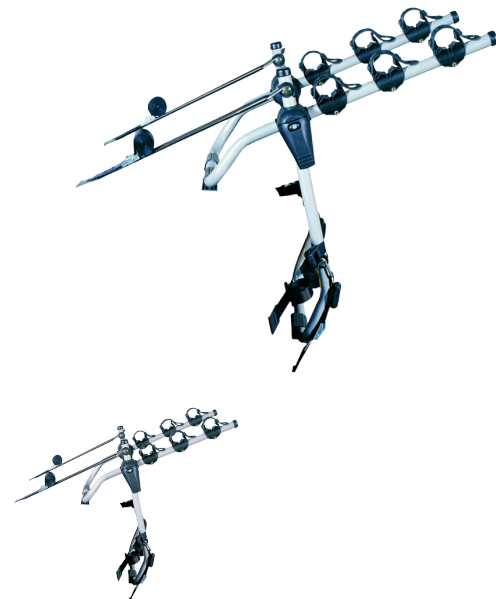

## REAR TRAIL MULTI

Art. no: 205510

Transports up to 3 bikes. Bikes are suspended and secured with straps. Secured to the tailgate using fabric straps for a versatile fitment. Rubber frame locators hold your bike firmly in place. Rubber pads protect your paintwork. Check application guide to see if it fits your vehicle.

# REAR TRAIL MULTI

Art. no: 205510

## SPECIFICATIONS

Article number	205510
Bike capacity	3
Bike weight, max (kg)	15
EAN	3218062055105
Height of foot	0
General info	False cross bar in option - 202160 Certified in accordance with LNE standard XP R 18-904-4 (June 2008)
Height, max	0
Height, min	0
Litres	0
Load capacity, max (kg)	45
Net weight (kg)	4.7
Pack size, mm	520x140x750
Rear bar to box end (mm)	0
Erforderliche Werkzeuge	1
Warranty, years	3
Width, max	0
Width, min	0