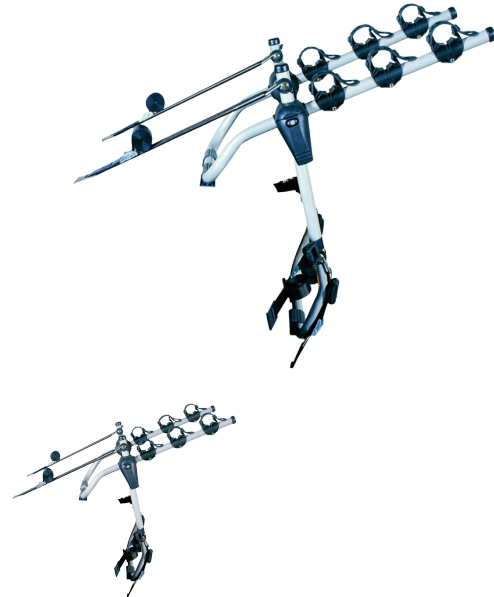

## REAR TRAIL MULTI

Art. no: 205510

Transports up to 3 bikes. Bikes are suspended and secured with straps. Secured to the tailgate using fabric straps for a versatile fitment. Rubber frame locators hold your bike firmly in place. Rubber pads protect your paintwork. Check application guide to see if it fits your vehicle.

Scan to be redirected  
to the product page

**Mont  
Blanc**<sup>®</sup>

# REAR TRAIL MULTI

Art. no: 205510

## SPECIFICATIONS

Article number	205510
Bike capacity	3
Bike weight, max (kg)	15
EAN	3218062055105
Height of foot	0
General info	False cross bar in option - 202160 Certified in accordance with LNE standard XP R 18-904-4 (June 2008)
Height, max	0
Height, min	0
Litres	0
Load capacity, max (kg)	45
Net weight (kg)	4.7
Pack size, mm	520x140x750
Rear bar to box end (mm)	0
Erforderliche Werkzeuge	1
Warranty, years	3
Width, max	0
Width, min	0