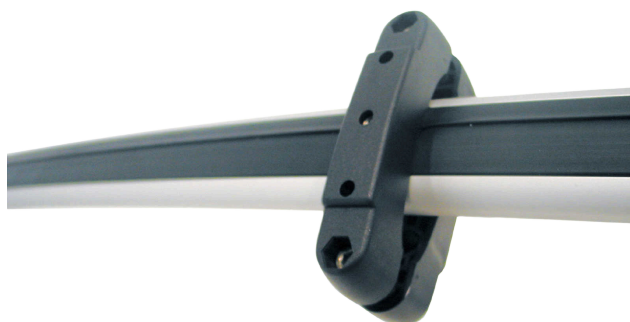

LARGE BAR ADAPTER

Art. no: 202150

Large Bar Fittings for Automaxi Roof Mounted Bike and Ski Holders.

SPECIFICATIONS

Article number	202150
Bike capacity	0
Bike weight, max (kg)	0
EAN	3218062021506
Fits steel bars	No
Height of foot	0
Height, max	0
Height, min	0
Litres	0
Net weight (kg)	0.677
Pack size, mm	170x50x190
Rear bar to box end (mm)	0
Warranty, years	0
Width, max	0
Width, min	0

Scan to be redirected
to the product page

**Mont
Blanc**[®]